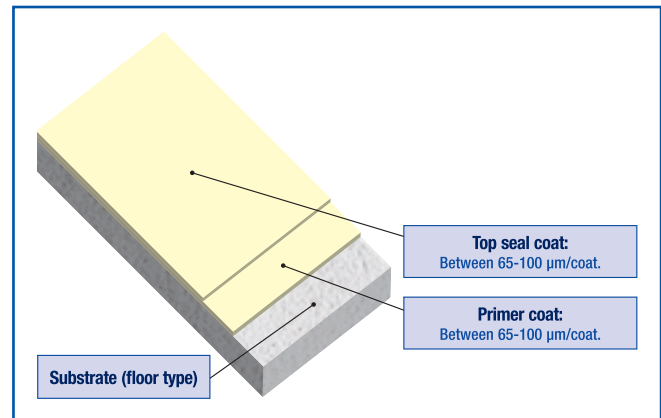

RapidShield™ Floor coating systems

Various floor coatings are available: numerous colours and thicknesses as well as other appearances. Substrate normally means clean and dry concrete, but RapidShield™ can be applied to other, existing floor types.

Dust seal system

Standard clear system

**Special options for clear system:
Lines and Floor Signs**

Standard colour system

Special options
for colour system:
Lines, Floor Signs
and Anti-skid

High Build clear system