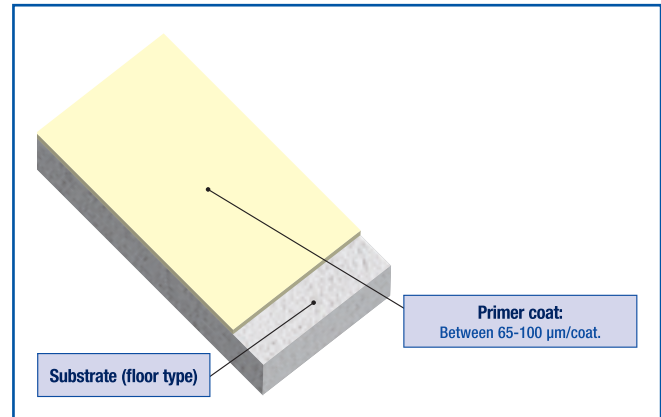

RapidShield™ Floor coating systems

Various floor coatings are available: numerous colours and thicknesses as well as other appearances. Substrate normally means clean and dry concrete, but RapidShield™ can be applied to other, existing floor types.

Dust seal system

Standard clear system

**Special options for clear system:
Lines and Floor Signs**

Standard colour system

Special options
for colour system:
Lines, Floor Signs
and Anti-skid

High Build clear system