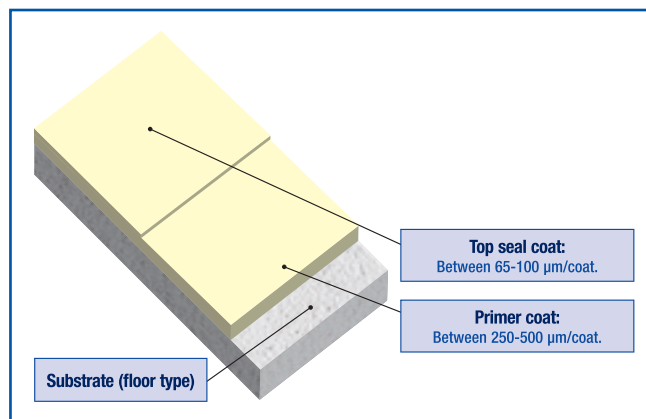

RapidShield™ Floor coating systems

Various floor coatings are available: numerous colours and thicknesses as well as other appearances. Substrate normally means clean and dry concrete, but RapidShield™ can be applied to other, existing floor types.

Dust seal system

Standard clear system

**Special options for clear system:
Lines and Floor Signs**

Standard colour system

Special options
for colour system:
Lines, Floor Signs
and Anti-skid

High Build clear system