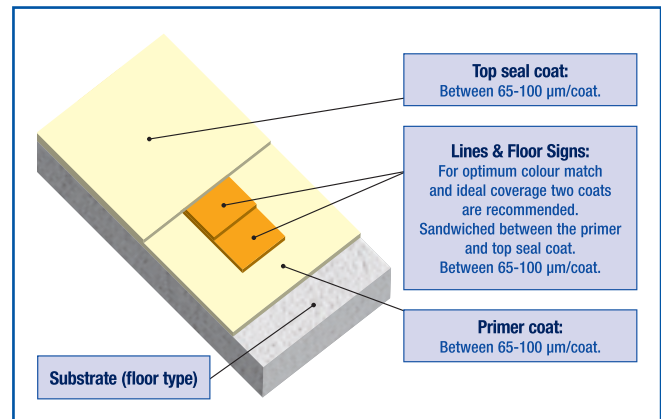

RapidShield™ Floor coating systems

Various floor coatings are available: numerous colours and thicknesses as well as other appearances. Substrate normally means clean and dry concrete, but RapidShield™ can be applied to other, existing floor types.

Dust seal system

Standard clear system

**Special options for clear system:
Lines and Floor Signs**

Standard colour system

Special options
for colour system:
Lines, Floor Signs
and Anti-skid

High Build clear system

Special options for
High Build clear system:
For uneven floors

High Build colour system