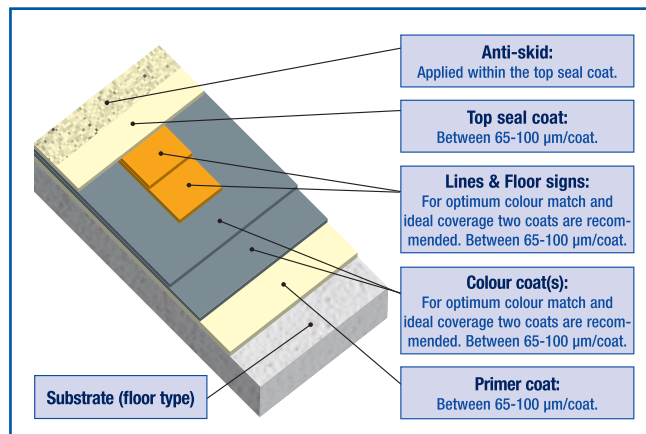

RapidShield™ Floor coating systems

Various floor coatings are available: numerous colours and thicknesses as well as other appearances. Substrate normally means clean and dry concrete, but RapidShield™ can be applied to other, existing floor types.

Dust seal system

Standard clear system

**Special options for clear system:
Lines and Floor Signs**

Standard colour system

Special options
for colour system:
Lines, Floor Signs
and Anti-skid

High Build clear system

Special options for
High Build clear system:
For uneven floors

High Build colour system