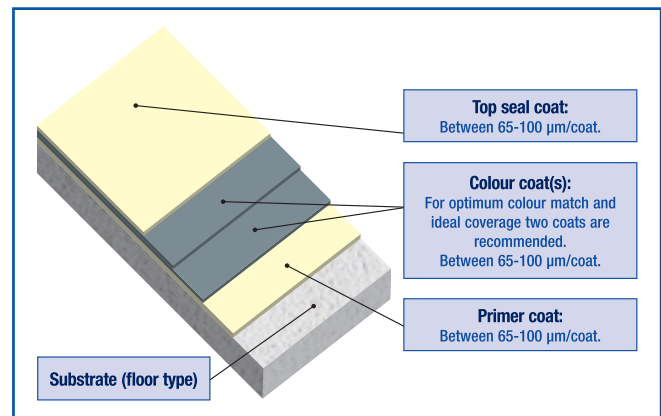

RapidShield™ Floor coating systems

Various floor coatings are available: numerous colours and thicknesses as well as other appearances. Substrate normally means clean and dry concrete, but RapidShield™ can be applied to other, existing floor types.

Dust seal system

Standard clear system

**Special options for clear system:
Lines and Floor Signs**

Standard colour system

Special options
for colour system:
Lines, Floor Signs
and Anti-skid

High Build clear system

Special options for
High Build clear system:
For uneven floors

High Build colour system